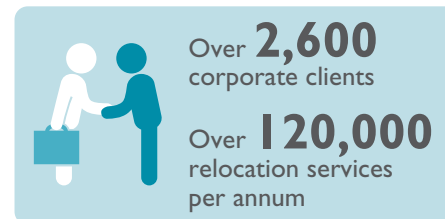

Crown Worldwide Group's divisions

www.crownrms.com

Records Management

- Document and information storage (hard copy information)
- Document and information management
- Magnetic media and vault storage (tapes, microfilm and items that need special conditions for storage or which are rare, valuable or very secret)
- Magnetic media and vault management
- Digital archive storage (electronic data: the virtual world hosting)
- Digital archive management
- Digital imaging (scanning)
- Data conversion (hard copy to soft copy changing formats)
- Information consultancy services
- Secure data destruction